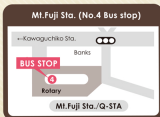

Stop Number	Operation Days Embarking	Daily																
		Mt.Fuji Sta.	Mt.Fuji Sta.	Mt.Fuji Sta.	Mt.Fuji Sta.	Mt.Fuji Sta.	Mt.Fuji Sta.	Mt.Fuji Sta.	Mt.Fuji Sta.	Mt.Fuji Sta.	Mt.Fuji Sta.	Mt.Fuji Sta.	Mt.Fuji Sta.	Mt.Fuji Sta.	Mt.Fuji Sta.			
310	Kofu Sta. North Gate	—	7:10	—	—	—	—	—	—	—	—	—	—	13:40	—	—	—	—
300	Kofu Sta. South Gate	5:50	↓	7:40	8:10	8:50	9:30	10:40	11:40	↓	15:00	16:00	17:10	18:10	19:10	—	—	—
278	Zenkoji	5:59	↓	7:49	8:19	8:59	9:39	10:49	11:49	↓	15:09	16:09	17:19	18:19	19:19	—	—	—
275	Yamanashi Gakulin University	6:01	↓	7:51	8:21	9:01	9:41	10:51	11:51	↓	15:11	16:11	17:21	18:21	19:21	—	—	—
271	Yamanashi Ewa College Ent.	6:04	7:25	7:54	8:24	9:04	9:44	10:54	11:54	13:55	15:14	16:14	17:24	18:24	19:24	—	—	—
270	Koun-wado	6:05	7:26	7:55	8:25	9:05	9:45	10:55	11:55	13:56	15:15	16:15	17:25	18:25	19:25	—	—	—
265	Isawa-Onsen Sta.	6:13	7:35	8:03	8:33	9:13	9:53	11:03	12:03	14:05	15:23	16:23	17:33	18:33	19:33	—	—	—
264	Isawa-Onsen Sta. Ent.	6:19	7:41	8:09	8:39	9:19	9:59	11:09	12:09	14:11	15:29	16:29	17:39	18:39	19:39	—	—	—
262	Fuefuki High School	6:21	7:43	8:11	8:41	9:21	10:01	11:11	12:11	14:13	15:31	16:31	17:41	18:41	19:41	—	—	—
260	Yamanashi Prefectural Museum	6:23	7:45	8:13	8:43	9:23	10:03	11:13	12:13	14:15	15:33	16:33	17:43	18:43	19:43	—	—	—
256	Misaka Housing Ent.	6:25	7:48	8:15	8:45	9:25	10:05	11:15	12:15	14:18	15:35	16:35	17:45	18:45	19:45	—	—	—
249	Oyama	6:29	7:53	8:19	8:49	9:29	10:09	11:19	12:19	14:23	15:39	16:39	17:49	18:49	19:49	—	—	—
248	Togenkyo Park Ent.	6:30	7:54	8:20	8:50	9:30	10:10	11:20	12:20	14:24	15:40	16:40	17:50	18:50	19:50	—	—	—
247	Shimokurokoma	6:31	7:55	8:21	8:51	9:31	10:11	11:21	12:21	14:25	15:41	16:41	17:51	18:51	19:51	—	—	—
246	Misaka-Golf Course Ent.	6:32	7:56	8:22	8:52	9:32	10:12	11:22	12:22	14:26	15:42	16:42	17:52	18:52	19:52	—	—	—
238	Juro-bashi	6:37	↓	8:27	8:57	9:37	10:17	11:27	12:27	↓	15:47	16:47	17:57	18:57	19:57	—	—	—
234	Shinden	6:43	8:05	8:33	9:03	9:43	10:23	11:33	12:33	14:35	15:53	16:53	18:03	19:03	20:03	—	—	—
232	Misaka ski resort	6:45	8:07	8:35	9:05	9:45	10:25	11:35	12:35	14:37	15:55	16:55	18:05	19:05	20:05	—	—	—
214	Mitsutoge Ent.	6:52	8:13	8:42	9:12	9:52	10:32	11:42	12:42	14:43	16:02	17:02	18:12	19:12	20:12	—	—	—
210	Kawaguchi Post Office	6:58	8:18	8:48	9:18	9:58	10:38	11:48	12:48	14:48	16:08	17:08	18:18	19:18	20:18	—	—	—
207	Kawaguchiko Museum of Art	7:00	8:20	8:50	9:20	10:00	10:40	11:50	12:50	14:50	16:10	17:10	18:20	19:20	20:20	—	—	—
1	Kawaguchiko Sta.	7:08	8:29	8:58	9:28	10:08	10:48	11:58	12:58	14:59	16:18	17:18	18:28	19:28	20:28	—	—	—
105	Fuji-Q Highland /Route Bus Stop	7:13	8:33	9:03	9:33	10:13	10:53	12:03	13:03	15:03	16:23	17:23	18:33	19:33	20:33	—	—	—
110	Mt.Fuji Sta.	7:20	8:37	9:10	9:40	10:20	11:00	12:10	13:10	15:07	16:30	17:30	18:40	19:40	20:40	—	—	—

● Arrival time may be delayed due to traffic. ● The buses from Kofu Sta. north exit go through Kawaguchiko bridge, Misaka bypass and Kofu bypass. ● There will be no refund or reissuing of the purchased tickets.

Contact us Fujikyū Bus Co., Ltd.

Head office ☎ 0555-72-6877 (Business Hour 9:00-17:30) Kofu Office ☎ 055-232-3666 (Business Hour 9:00-17:30)