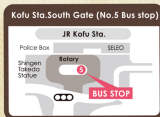

Stop Number	Operation Days Embarking	Daily																
		Mt.Fuji Sta.	Mt.Fuji Sta.	Mt.Fuji Sta.	Mt.Fuji Sta.	Mt.Fuji Sta.	Mt.Fuji Sta.	Mt.Fuji Sta.	Mt.Fuji Sta.	Mt.Fuji Sta.	Mt.Fuji Sta.	Mt.Fuji Sta.	Mt.Fuji Sta.	Mt.Fuji Sta.	Mt.Fuji Sta.			
310	Kofu Sta. North Gate	—	7:10	—	—	—	—	—	—	—	—	—	—	13:40	—	—	—	—
300	Kofu Sta. South Gate	5:50	↓	7:40	8:10	8:50	9:30	10:40	11:40	↓	15:00	16:00	17:10	18:10	19:10	—	—	—
278	Zenkoji	5:59	↓	7:49	8:19	8:59	9:39	10:49	11:49	↓	15:09	16:09	17:19	18:19	19:19	—	—	—
275	Yamanashi Gakulin University	6:01	↓	7:51	8:21	9:01	9:41	10:51	11:51	↓	15:11	16:11	17:21	18:21	19:21	—	—	—
271	Yamanashi Ewa College Ent.	6:04	7:25	7:54	8:24	9:04	9:44	10:54	11:54	13:55	15:14	16:14	17:24	18:24	19:24	—	—	—
270	Koun-wado	6:05	7:26	7:55	8:25	9:05	9:45	10:55	11:55	13:56	15:15	16:15	17:25	18:25	19:25	—	—	—
265	Isawa-Onsen Sta.	6:13	7:35	8:03	8:33	9:13	9:53	11:03	12:03	14:05	15:23	16:23	17:33	18:33	19:33	—	—	—
264	Isawa-Onsen Sta. Ent.	6:19	7:41	8:09	8:39	9:19	9:59	11:09	12:09	14:11	15:29	16:29	17:39	18:39	19:39	—	—	—
262	Fuefuki High School	6:21	7:43	8:11	8:41	9:21	10:01	11:11	12:11	14:13	15:31	16:31	17:41	18:41	19:41	—	—	—
260	Yamanashi Prefectural Museum	6:23	7:45	8:13	8:43	9:23	10:03	11:13	12:13	14:15	15:33	16:33	17:43	18:43	19:43	—	—	—
256	Misaka Housing Ent.	6:25	7:48	8:15	8:45	9:25	10:05	11:15	12:15	14:18	15:35	16:35	17:45	18:45	19:45	—	—	—
249	Oyama	6:29	7:53	8:19	8:49	9:29	10:09	11:19	12:19	14:23	15:39	16:39	17:49	18:49	19:49	—	—	—
248	Togenkyo Park Ent.	6:30	7:54	8:20	8:50	9:30	10:10	11:20	12:20	14:24	15:40	16:40	17:50	18:50	19:50	—	—	—
247	Shimokurokoma	6:31	7:55	8:21	8:51	9:31	10:11	11:21	12:21	14:25	15:41	16:41	17:51	18:51	19:51	—	—	—
246	Misaka-Golf Course Ent.	6:32	7:56	8:22	8:52	9:32	10:12	11:22	12:22	14:26	15:42	16:42	17:52	18:52	19:52	—	—	—
238	Juro-bashi	6:37	↓	8:27	8:57	9:37	10:17	11:27	12:27	↓	15:47	16:47	17:57	18:57	19:57	—	—	—
234	Shinden	6:43	8:05	8:33	9:03	9:43	10:23	11:33	12:33	14:35	15:53	16:53	18:03	19:03	20:03	—	—	—
232	Misaka ski resort	6:45	8:07	8:35	9:05	9:45	10:25	11:35	12:35	14:37	15:55	16:55	18:05	19:05	20:05	—	—	—
214	Mitsutoge Ent.	6:52	8:13	8:42	9:12	9:52	10:32	11:42	12:42	14:43	16:02	17:02	18:12	19:12	20:12	—	—	—
210	Kawaguchi Post Office	6:58	8:18	8:48	9:18	9:58	10:38	11:48	12:48	14:48	16:08	17:08	18:18	19:18	20:18	—	—	—
207	Kawaguchiko Museum of Art	7:00	8:20	8:50	9:20	10:00	10:40	11:50	12:50	14:50	16:10	17:10	18:20	19:20	20:20	—	—	—
1	Kawaguchiko Sta.	7:08	8:29	8:58	9:28	10:08	10:48	11:58	12:58	14:59	16:18	17:18	18:28	19:28	20:28	—	—	—
105	Fuji-Q Highland /Route Bus Stop	7:13	8:33	9:03	9:33	10:13	10:53	12:03	13:03	15:03	16:23	17:23	18:33	19:33	20:33	—	—	—
110	Mt.Fuji Sta.	7:20	8:37	9:10	9:40	10:20	11:00	12:10	13:10	15:07	16:30	17:30	18:40	19:40	20:40	—	—	—

● Arrival time may be delayed due to traffic. ● The buses from Kofu Sta. north exit go through Kawaguchiko bridge, Misaka bypass and Kofu bypass. ● There will be no refund or reissuing of the purchased tickets.

Contact us Fujikyū Bus Co., Ltd.

Head office ☎ 0555-72-6877 (Business Hour 9:00-17:30) Kofu Office ☎ 055-232-3666 (Business Hour 9:00-17:30)