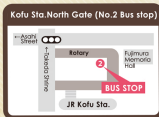

Stop Number	Operation Days Embarking	Daily																
		Mt.Fuji Sta.	Mt.Fuji Sta.	Mt.Fuji Sta.	Mt.Fuji Sta.	Mt.Fuji Sta.	Mt.Fuji Sta.	Mt.Fuji Sta.	Mt.Fuji Sta.	Mt.Fuji Sta.	Mt.Fuji Sta.	Mt.Fuji Sta.	Mt.Fuji Sta.	Mt.Fuji Sta.	Mt.Fuji Sta.			
310	Kofu Sta. North Gate	—	7:10	—	—	—	—	—	—	—	—	—	—	13:40	—	—	—	—
300	Kofu Sta. South Gate	5:50	↓	7:40	8:10	8:50	9:30	10:40	11:40	↓	15:00	16:00	17:10	18:10	19:10	—	—	—
278	Zenkoji	5:59	↓	7:49	8:19	8:59	9:39	10:49	11:49	↓	15:09	16:09	17:19	18:19	19:19	—	—	—
275	Yamanashi Gakulin University	6:01	↓	7:51	8:21	9:01	9:41	10:51	11:51	↓	15:11	16:11	17:21	18:21	19:21	—	—	—
271	Yamanashi Ewa College Ent.	6:04	7:25	7:54	8:24	9:04	9:44	10:54	11:54	13:55	15:14	16:14	17:24	18:24	19:24	—	—	—
270	Koun-wado	6:05	7:26	7:55	8:25	9:05	9:45	10:55	11:55	13:56	15:15	16:15	17:25	18:25	19:25	—	—	—
265	Isawa-Onsen Sta.	6:13	7:35	8:03	8:33	9:13	9:53	11:03	12:03	14:05	15:23	16:23	17:33	18:33	19:33	—	—	—
264	Isawa-Onsen Sta. Ent.	6:19	7:41	8:09	8:39	9:19	9:59	11:09	12:09	14:11	15:29	16:29	17:39	18:39	19:39	—	—	—
262	Fuefuki High School	6:21	7:43	8:11	8:41	9:21	10:01	11:11	12:11	14:13	15:31	16:31	17:41	18:41	19:41	—	—	—
260	Yamanashi Prefectural Museum	6:23	7:45	8:13	8:43	9:23	10:03	11:13	12:13	14:15	15:33	16:33	17:43	18:43	19:43	—	—	—
256	Misaka Housing Ent.	6:25	7:48	8:15	8:45	9:25	10:05	11:15	12:15	14:18	15:35	16:35	17:45	18:45	19:45	—	—	—
249	Oyama	6:29	7:53	8:19	8:49	9:29	10:09	11:19	12:19	14:23	15:39	16:39	17:49	18:49	19:49	—	—	—
248	Togenkyo Park Ent.	6:30	7:54	8:20	8:50	9:30	10:10	11:20	12:20	14:24	15:40	16:40	17:50	18:50	19:50	—	—	—
247	Shimokurokoma	6:31	7:55	8:21	8:51	9:31	10:11	11:21	12:21	14:25	15:41	16:41	17:51	18:51	19:51	—	—	—
246	Misaka-Golf Course Ent.	6:32	7:56	8:22	8:52	9:32	10:12	11:22	12:22	14:26	15:42	16:42	17:52	18:52	19:52	—	—	—
238	Juro-bashi	6:37	↓	8:27	8:57	9:37	10:17	11:27	12:27	↓	15:47	16:47	17:57	18:57	19:57	—	—	—
234	Shinden	6:43	8:05	8:33	9:03	9:43	10:23	11:33	12:33	14:35	15:53	16:53	18:03	19:03	20:03	—	—	—
232	Misaka ski resort	6:45	8:07	8:35	9:05	9:45	10:25	11:35	12:35	14:37	15:55	16:55	18:05	19:05	20:05	—	—	—
214	Mitsutoge Ent.	6:52	8:13	8:42	9:12	9:52	10:32	11:42	12:42	14:43	16:02	17:02	18:12	19:12	20:12	—	—	—
210	Kawaguchi Post Office	6:58	8:18	8:48	9:18	9:58	10:38	11:48	12:48	14:48	16:08	17:08	18:18	19:18	20:18	—	—	—
207	Kawaguchiko Museum of Art	7:00	8:20	8:50	9:20	10:00	10:40	11:50	12:50	14:50	16:10	17:10	18:20	19:20	20:20	—	—	—
1	Kawaguchiko Sta.	7:08	8:29	8:58	9:28	10:08	10:48	11:58	12:58	14:59	16:18	17:18	18:28	19:28	20:28	—	—	—
105	Fuji-Q Highland /Route Bus Stop	7:13	8:33	9:03	9:33	10:13	10:53	12:03	13:03	15:03	16:23	17:23	18:33	19:33	20:33	—	—	—
110	Mt.Fuji Sta.	7:20	8:37	9:10	9:40	10:20	11:00	12:10	13:10	15:07	16:30	17:30	18:40	19:40	20:40	—	—	—

● Arrival time may be delayed due to traffic. ● The buses from Kofu Sta. north exit go through Kawaguchiko bridge, Misaka bypass and Kofu bypass. ● There will be no refund or reissuing of the purchased tickets.

Contact us Fujikyū Bus Co., Ltd.

Head office ☎ 0555-72-6877 (Business Hour 9:00-17:30) Kofu Office ☎ 055-232-3666 (Business Hour 9:00-17:30)