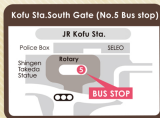

Stop Number	Operation Days Embarking	Daily																
		Mt.Fuji Sta.	Mt.Fuji Sta.	Mt.Fuji Sta.	Mt.Fuji Sta.	Mt.Fuji Sta.	Mt.Fuji Sta.	Mt.Fuji Sta.	Mt.Fuji Sta.	Mt.Fuji Sta.	Mt.Fuji Sta.	Mt.Fuji Sta.	Mt.Fuji Sta.	Mt.Fuji Sta.	Mt.Fuji Sta.			
310	Kofu Sta. North Gate	—	7:10	—	—	—	—	—	—	—	—	—	—	13:40	—	—	—	—
300	Kofu Sta. South Gate	5:50	↓	7:40	8:10	8:50	9:30	10:40	11:40	↓	15:00	16:00	17:10	18:10	19:10	—	—	—
278	Zenkoji	5:59	↓	7:49	8:19	8:59	9:39	10:49	11:49	↓	15:09	16:09	17:19	18:19	19:19	—	—	—
275	Yamanashi Gakulin University	6:01	↓	7:51	8:21	9:01	9:41	10:51	11:51	↓	15:11	16:11	17:21	18:21	19:21	—	—	—
271	Yamanashi Eiwa College Ent.	6:04	7:25	7:54	8:24	9:04	9:44	10:54	11:54	13:55	15:14	16:14	17:24	18:24	19:24	—	—	—
270	Koun-wado	6:05	7:26	7:55	8:25	9:05	9:45	10:55	11:55	13:56	15:15	16:15	17:25	18:25	19:25	—	—	—
265	Isawa-Onsen Sta.	6:13	7:35	8:03	8:33	9:13	9:53	11:03	12:03	14:05	15:23	16:23	17:33	18:33	19:33	—	—	—
264	Isawa-Onsen Sta. Ent.	6:19	7:41	8:09	8:39	9:19	9:59	11:09	12:09	14:11	15:29	16:29	17:39	18:39	19:39	—	—	—
262	Fuefuki High School	6:21	7:43	8:11	8:41	9:21	10:01	11:11	12:11	14:13	15:31	16:31	17:41	18:41	19:41	—	—	—
260	Yamanashi Prefectural Museum	6:23	7:45	8:13	8:43	9:23	10:03	11:13	12:13	14:15	15:33	16:33	17:43	18:43	19:43	—	—	—
256	Misaka Housing Ent.	6:25	7:48	8:15	8:45	9:25	10:05	11:15	12:15	14:18	15:35	16:35	17:45	18:45	19:45	—	—	—
249	Oyama	6:29	7:53	8:19	8:49	9:29	10:09	11:19	12:19	14:23	15:39	16:39	17:49	18:49	19:49	—	—	—
248	Togenkyo Park Ent.	6:30	7:54	8:20	8:50	9:30	10:10	11:20	12:20	14:24	15:40	16:40	17:50	18:50	19:50	—	—	—
247	Shimokurokoma	6:31	7:55	8:21	8:51	9:31	10:11	11:21	12:21	14:25	15:41	16:41	17:51	18:51	19:51	—	—	—
246	Misaka-Golf Course Ent.	6:32	7:56	8:22	8:52	9:32	10:12	11:22	12:22	14:26	15:42	16:42	17:52	18:52	19:52	—	—	—
238	Juro-bashi	6:37	↓	8:27	8:57	9:37	10:17	11:27	12:27	↓	15:47	16:47	17:57	18:57	19:57	—	—	—
234	Shinden	6:43	8:05	8:33	9:03	9:43	10:23	11:33	12:33	14:35	15:53	16:53	18:03	19:03	20:03	—	—	—
232	Misaka ski resort	6:45	8:07	8:35	9:05	9:45	10:25	11:35	12:35	14:37	15:55	16:55	18:05	19:05	20:05	—	—	—
214	Mitsutoge Ent.	6:52	8:13	8:42	9:12	9:52	10:32	11:42	12:42	14:43	16:02	17:02	18:12	19:12	20:12	—	—	—
210	Kawaguchi Post Office	6:58	8:18	8:48	9:18	9:58	10:38	11:48	12:48	14:48	16:08	17:08	18:18	19:18	20:18	—	—	—
207	Kawaguchiko Museum of Art	7:00	8:20	8:50	9:20	10:00	10:40	11:50	12:50	14:50	16:10	17:10	18:20	19:20	20:20	—	—	—
1	Kawaguchiko Sta.	7:08	8:29	8:58	9:28	10:08	10:48	11:58	12:58	14:59	16:18	17:18	18:28	19:28	20:28	—	—	—
105	Fuji-Q Highland /Route Bus Stop	7:13	8:33	9:03	9:33	10:13	10:53	12:03	13:03	15:03	16:23	17:23	18:33	19:33	20:33	—	—	—
110	Mt.Fuji Sta.	7:20	8:37	9:10	9:40	10:20	11:00	12:10	13:10	15:07	16:30	17:30	18:40	19:40	20:40	—	—	—

● Arrival time may be delayed due to traffic. ● The buses from Kofu Sta. north exit go through Kawaguchiko bridge, Misaka bypass and Kofu bypass. ● There will be no refund or reissuing of the purchased tickets.

Contact us Fujikyū Bus Co., Ltd.

Head office ☎ 0555-72-6877 (Business Hour 9:00-17:30) Kofu Office ☎ 055-232-3666 (Business Hour 9:00-17:30)